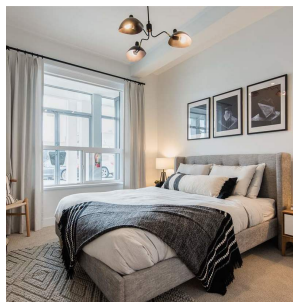

Natasha Ramos

604.767.2398

nramos@rennie.com

rennie.com/natashamos

rennie