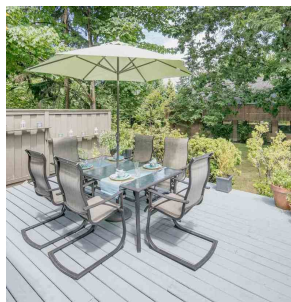

Charlie Kim PREC*
604.767.1531
ckim@rennie.com
rennie.com/charliekim

rennie