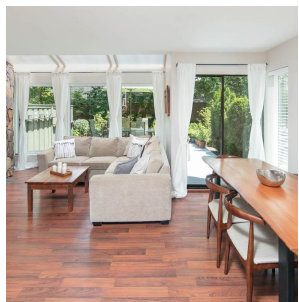

Charlie Kim PREC*
604.767.1531
ckim@rennie.com
rennie.com/charliekim

rennie