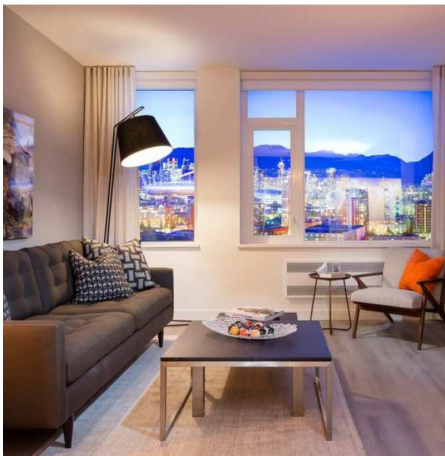

Shelly Vellani PREC*

604.710.3681

svellani@rennie.com

rennie.com/shellyvellani

rennie