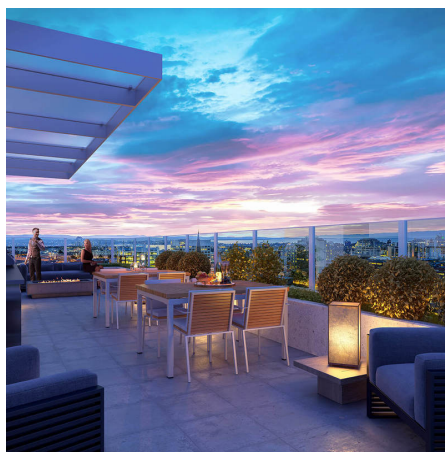

Ross Leathley
604.802.5468
rleathley@rennie.com
rennie.com/rossleathley

rennie