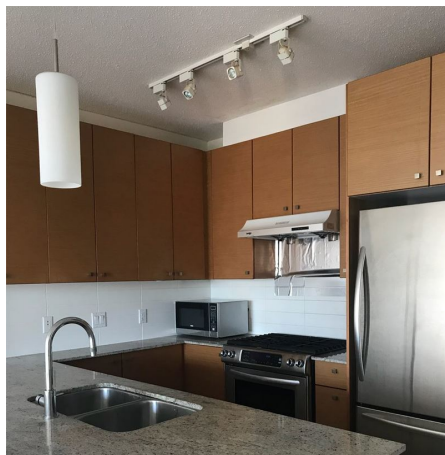

Linda Kang
604.787.5923
lkang@rennie.com
rennie.com/lindakang

rennie