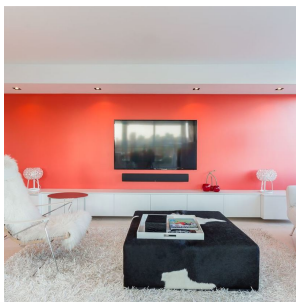

Danny Chow PREC*
604.765.2469
dchow@rennie.com
rennie.com/dannychow

Salina Kai PREC*
604.773.7013
skai@rennie.com
rennie.com/salinakai

rennie