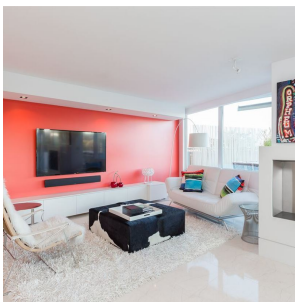

Danny Chow PREC*
604.765.2469
dchow@rennie.com
rennie.com/dannychow

Salina Kai PREC*
604.773.7013
skai@rennie.com
rennie.com/salinakai

rennie