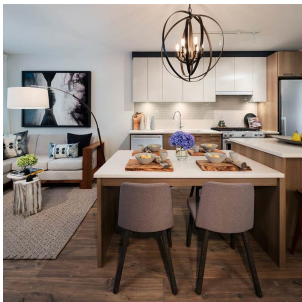

Salina Kai PREC*
604.773.7013
skai@rennie.com
rennie.com/salinakai

rennie