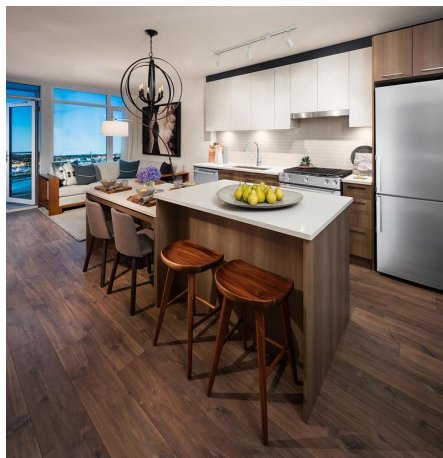

Salina Kai PREC*
604.773.7013
skai@rennie.com
rennie.com/salinakai

rennie