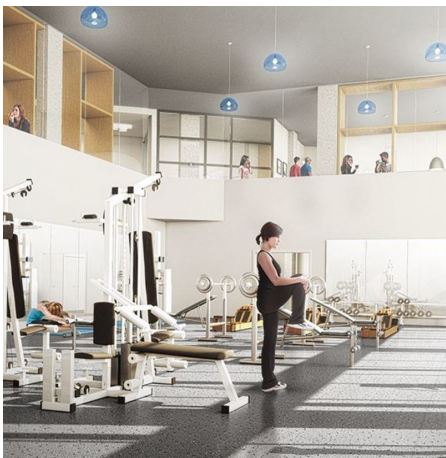

Salina Kai PREC*
604.773.7013
skai@rennie.com
rennie.com/salinakai

rennie