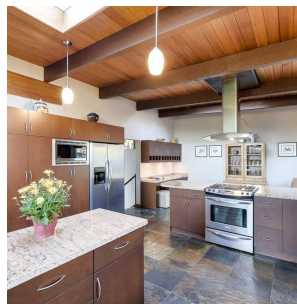

Jane Chu PREC*
778.886.3303
janechu@rennie.com
rennie.com/janechu

rennie