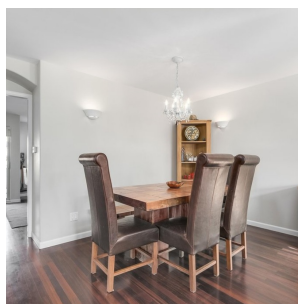

Phil Chang PREC*
604.754.6678
pchang@rennie.com
rennie.com/philchang

rennie