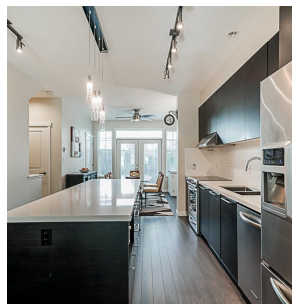

Calvin Kan PREC*
604.616.8373
ckan@rennie.com
rennie.com/calvinkan

rennie