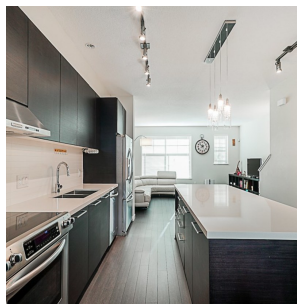

Calvin Kan PREC*
604.616.8373
ckan@rennie.com
rennie.com/calvinkan

rennie