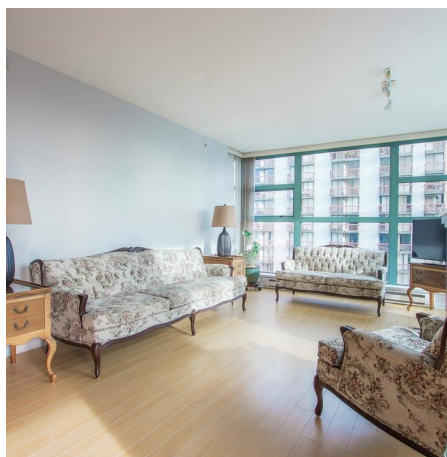

Lorenzo Daminato PREC*
604.657.8121
ldaminato@rennie.com
rennie.com/lorenzodaminato

rennie