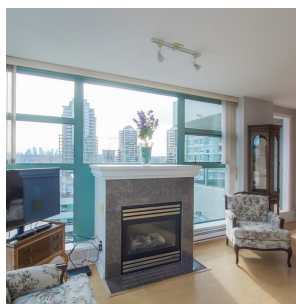

Lorenzo Daminato PREC*
604.657.8121
ldaminato@rennie.com
rennie.com/lorenzodaminato

rennie