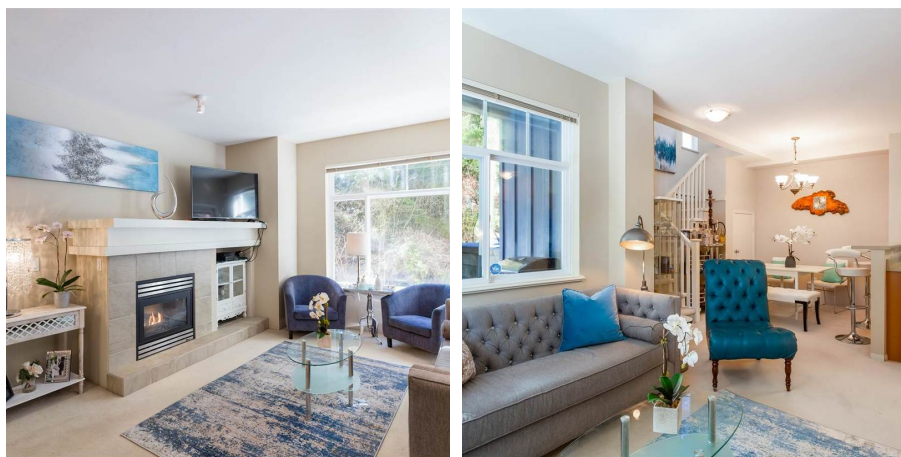

FEATURES

Year Built: 2002

Listed By: rennie & associates realty ltd.

Shelly Vellani PREC*

604.710.3681

svellani@rennie.com

rennie.com/shellyvellani

rennie