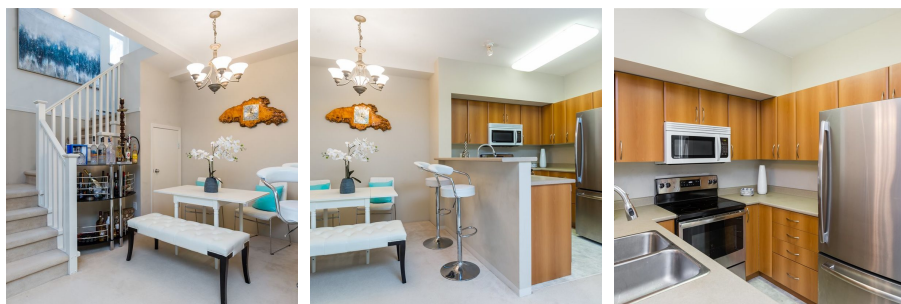

FEATURES

Year Built: 2002

Listed By: rennie & associates realty ltd.

Shelly Vellani PREC*

604.710.3681

svellani@rennie.com

rennie.com/shellyvellani

rennie