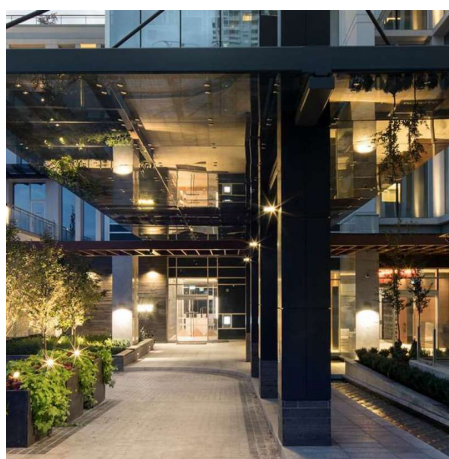

Yuki Zhao
778.316.5262
yzhao@rennie.com
rennie.com/yukizhao

rennie