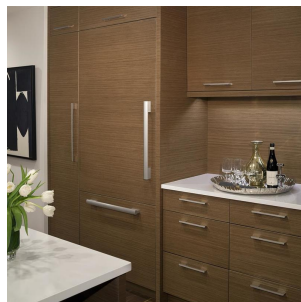

Yuki Zhao
778.316.5262
yzhao@rennie.com
rennie.com/yukizhao

rennie