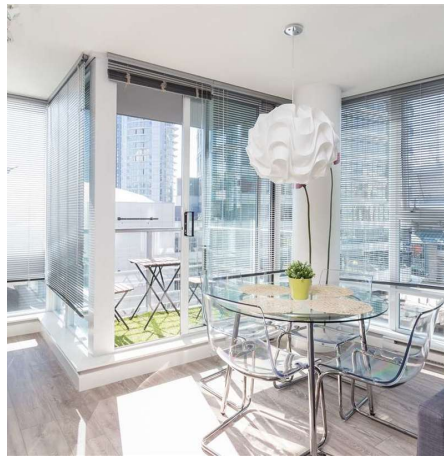

Art Seroff PREC*
778.223.0033
aseroff@rennie.com
rennie.com/artseroff

rennie