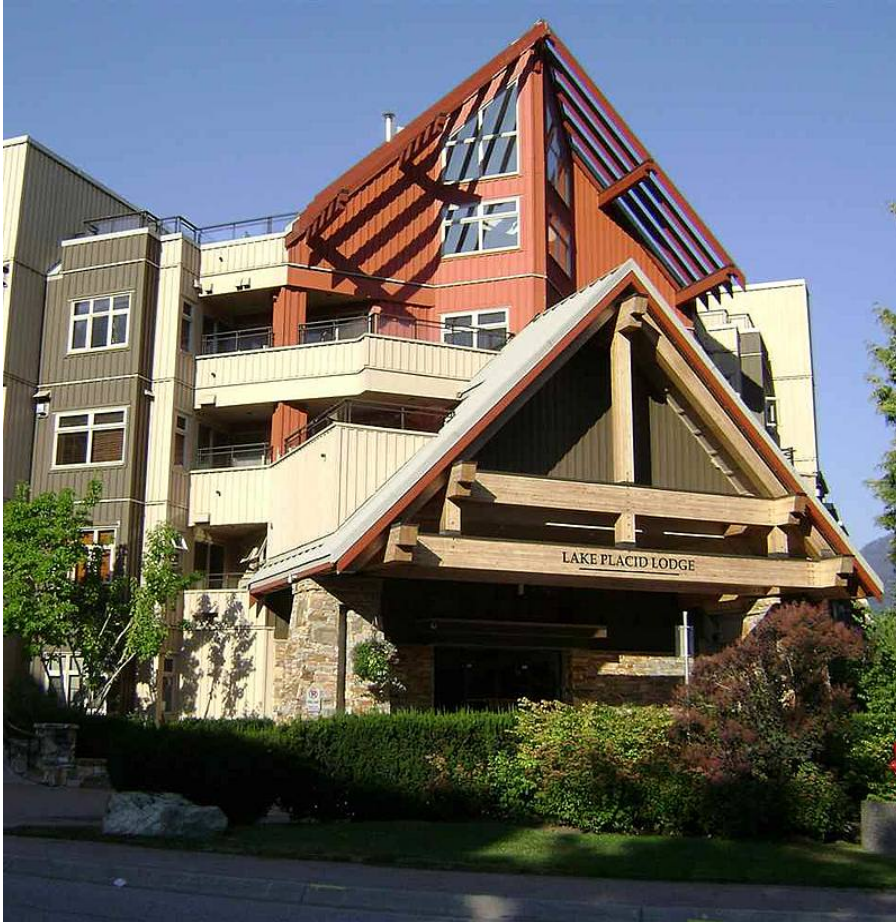

# 2050 Lake Placid Road, Whistler

\$9,500

THIS IS A ONE WEEK/YEAR TIME SHARE OWNERSHIP anytime between MAY-OCTOBER, for a 1 bedroom condo in the Heart of Whistler Creekside! WHISTLER RESORT CLUB! Fabulous location within walking distance to the base of Whistler Mountains, Gondola up to Peak to Peak! Great restaurants, close to Nita Lake & Alpha Lake for endless summer activities! Book your 1 week vacation and take your pick of 14 different 1 BR Units, from Penthouse to poolside! Newly furnished units! ENJOY the Outdoor pool, hot tub, club facilities! Well maintained & managed by Whistler Vacation Club. It's all here, walk in and enjoy the ambiance of this World Class Resort Lifestyle for 1 week per Year!!

## FEATURES

Year Built: 1989

Views: Mountains

Listed By: Sutton Group-West Coast Realty

rennie