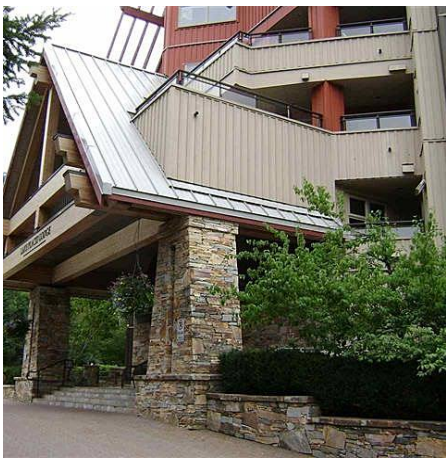

# 2050 Lake Placid Road, Whistler

\$9,500

THIS IS A ONE WEEK/YEAR TIME SHARE OWNERSHIP anytime between MAY-OCTOBER, for a 1 bedroom condo in the Heart of Whistler Creekside! WHISTLER RESORT CLUB! Fabulous location within walking distance to the base of Whistler Mountains, Gondola up to Peak to Peak! Great restaurants, close to Nita Lake & Alpha Lake for endless summer activities! Book your 1 week vacation and take your pick of 14 different 1 BR Units, from Penthouse to poolside! Newly furnished units! ENJOY the Outdoor pool, hot tub, club facilities! Well maintained & managed by Whistler Vacation Club. It's all here, walk in and enjoy the ambiance of this World Class Resort Lifestyle for 1 week per Year!!