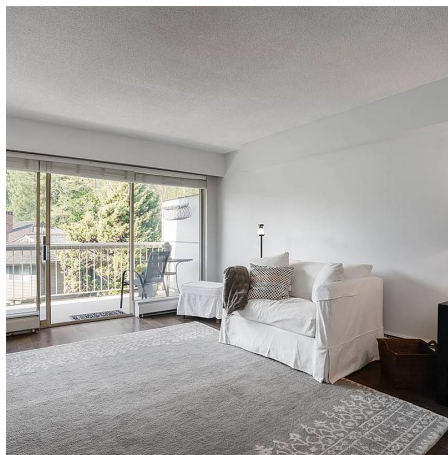

Mike Ross
778.987.8874
mross@rennie.com
rennie.com/mikeros

rennie