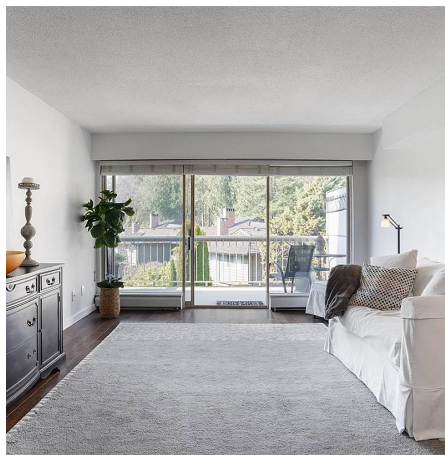

Mike Ross
778.987.8874
mross@rennie.com
rennie.com/mikeros

rennie