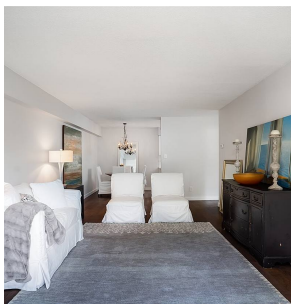

Mike Ross
778.987.8874
mross@rennie.com
rennie.com/mikeros

rennie