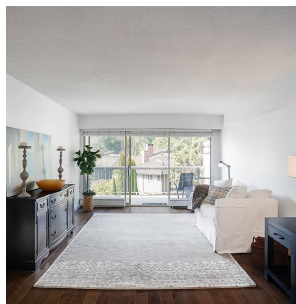

Mike Ross
778.987.8874
mross@rennie.com
rennie.com/mikeros

rennie