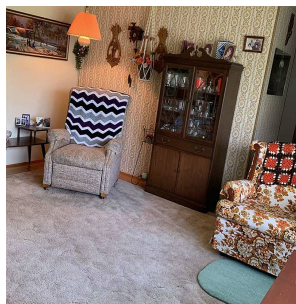

Vivien Ma PREC*
604.828.2268
vma@rennie.com
rennie.com/vivienma

rennie