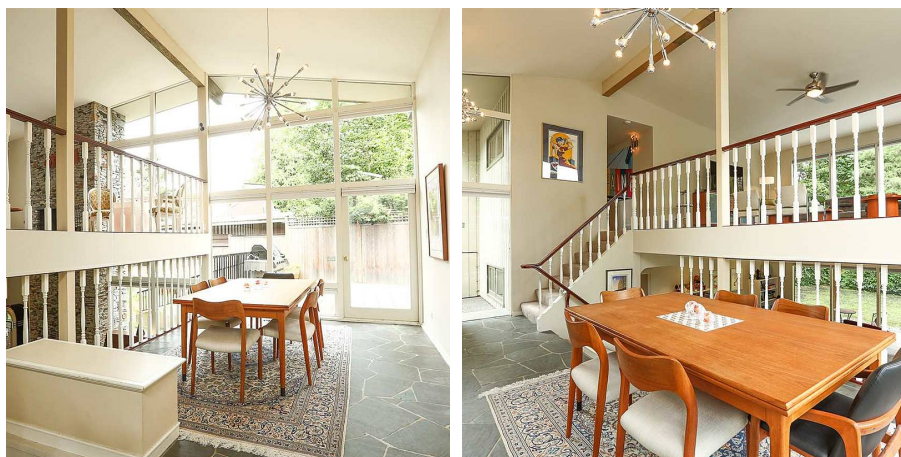

FEATURES

Year Built: 1955

Listed By: rennie & associates realty ltd.

Derek Kai PREC*
604.868.1666
dkai@rennie.com
rennie.com/derekkai

rennie