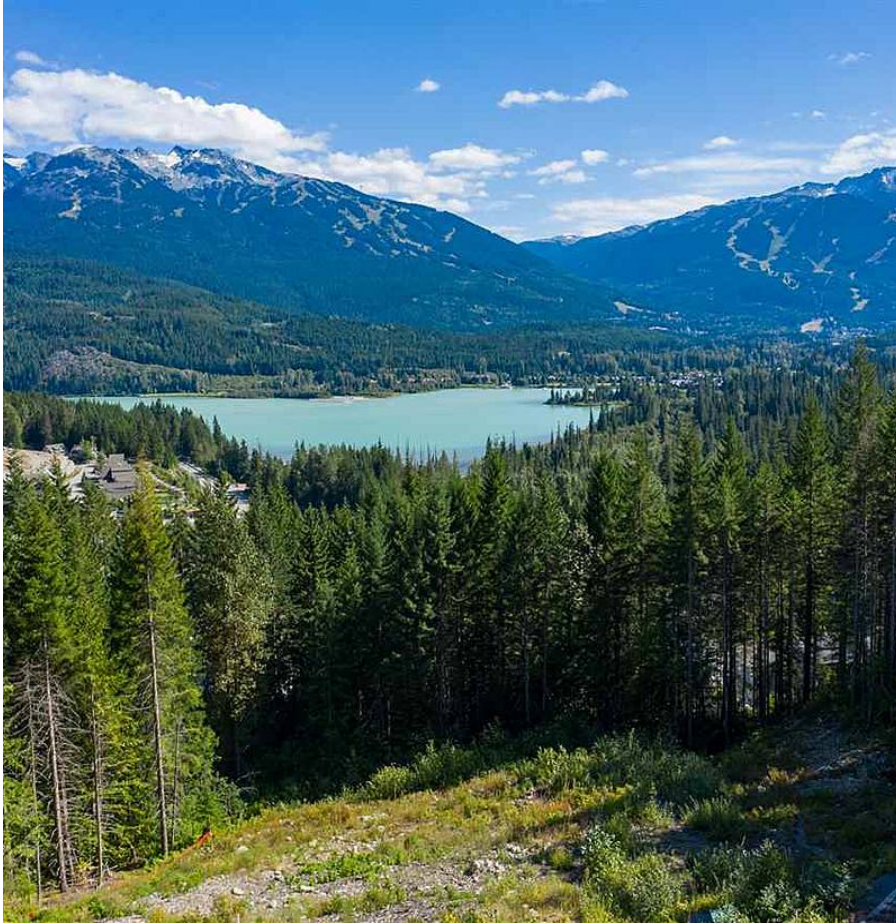

# 8618 Maelle Ricker Lane, Whistler

\$2,099,000

Build your Whistler dream home in Whistler's Baxter Creek neighbourhood. This 12,022 square feet lot has a private location at the end of the cul de sac. Residents enjoy exclusive access to the Baxter Creek Resident's Club featuring salt water pool, hot tub and fire pit gathering area. Start planning your Whistler legacy today.