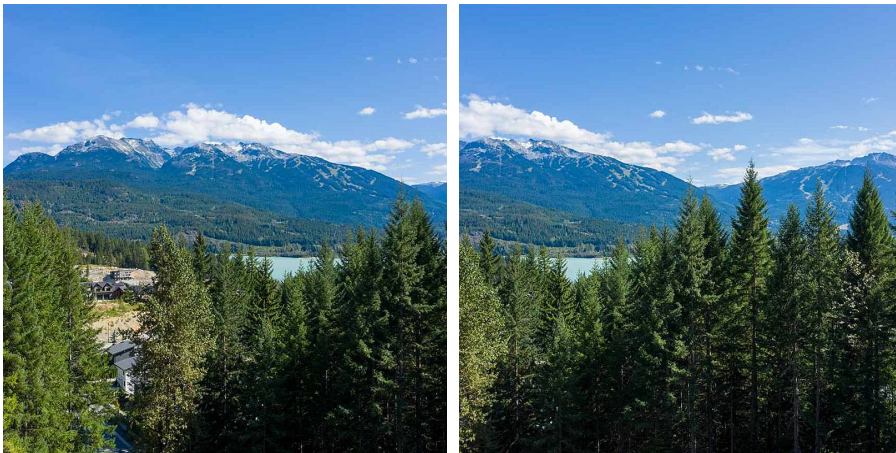

8618 Maelle Ricker Lane, Whistler

$2,099,000

Build your Whistler dream home in Whistler's Baxter Creek neighbourhood. This 12,022 square feet lot has a private location at the end of the cul de sac. Residents enjoy exclusive access to the Baxter Creek Resident's Club featuring salt water pool, hot tub and fire pit gathering area. Start planning your Whistler legacy today.

KEY INFORMATION

MLS® R2481585

Land Only

Whistler Village

0 Bedrooms

0 Bathrooms

0 SF

12,022 SF Lot

FEATURES

Views: Mountain

Listed By: Whistler Real Estate Company Limited

rennie