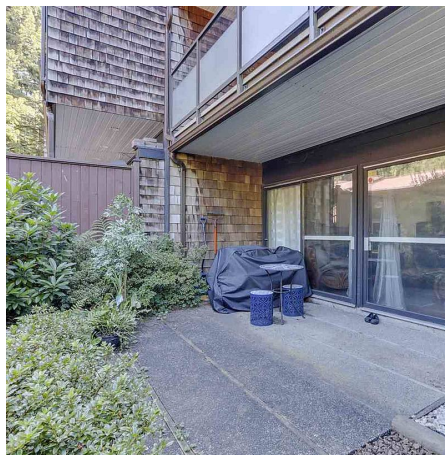

Howard Don
604.786.9998
hdon@rennie.com
rennie.com/howarddon

rennie