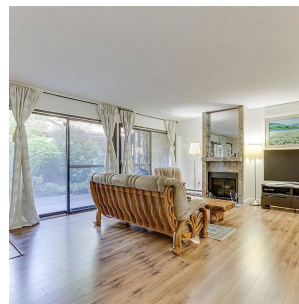

Howard Don
604.786.9998
hdon@rennie.com
rennie.com/howarddon

rennie