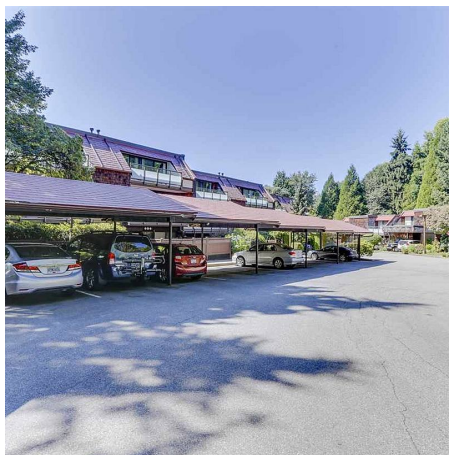

Howard Don
604.786.9998
hdon@rennie.com
rennie.com/howarddon

rennie