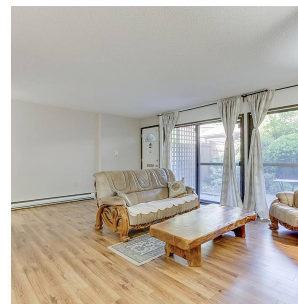

Howard Don
604.786.9998
hdon@rennie.com
rennie.com/howarddon

rennie