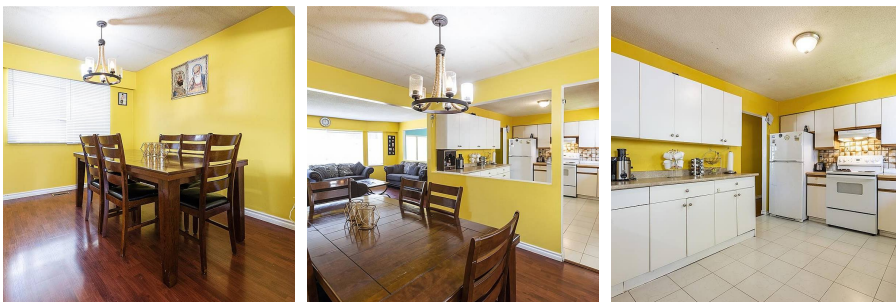

3 Bathrooms

2,038 SF

7,100 SF Lot

FEATURES

Year Built: 1972

Listed By: Metro Edge Realty

rennie