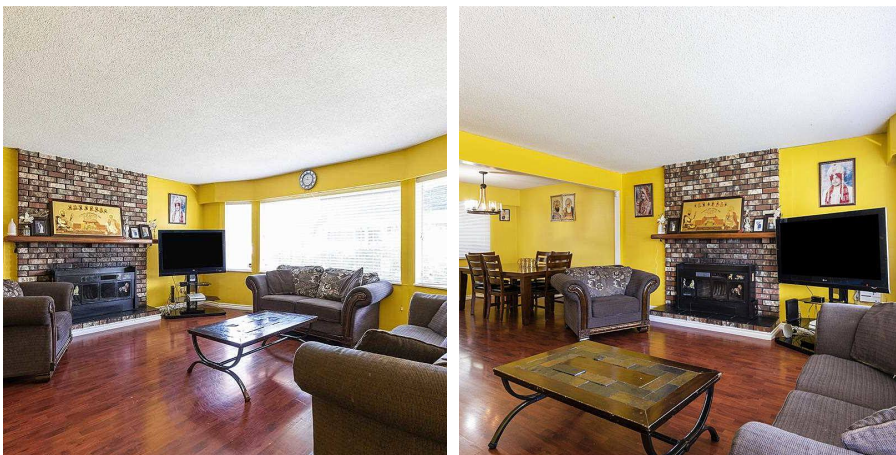

3 Bathrooms

2,038 SF

7,100 SF Lot

FEATURES

Year Built: 1972

Listed By: Metro Edge Realty

rennie