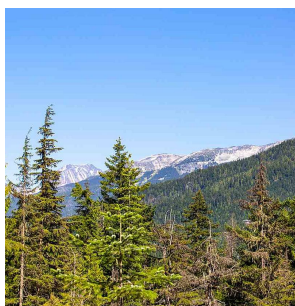

1504 Alta Place, Whistler

$2,349,000

Alta Place is a unique offering only minutes from Creekside in the Whistler Valley. An exclusive enclave of five estate properties within a 9.1 acre private oasis close to the Valley Trail and Alpha Lake featuring stunning views of Whistler peak with vast sun exposure. The forested setting and terrain creates natural privacy for this rare Valley acreage. Design your dream mountain home and build up to 5000 sq ft plus an auxiliary dwelling on 1.9 acre Estate Lot 1 in this majestic neighborhood and enjoy the four-season Whistler lifestyle.

KEY INFORMATION

MLS® R2501653

Land Only

Whistler Creek

0 Bedrooms

0 Bathrooms

0 SF

82,774 SF Lot

FEATURES

Views: Whistler Peak

Listed By: Whistler Real Estate Company Limited

rennie