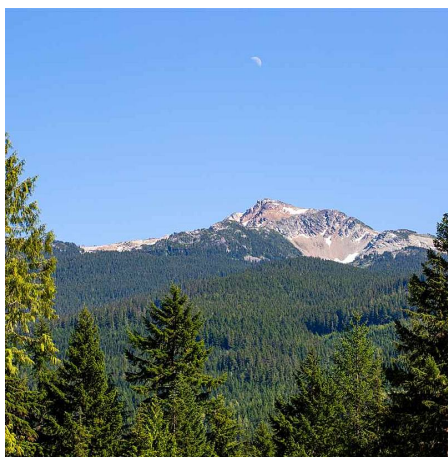

1504 Alta Place, Whistler

$2,349,000

Alta Place is a unique offering only minutes from Creekside in the Whistler Valley. An exclusive enclave of five estate properties within a 9.1 acre private oasis close to the Valley Trail and Alpha Lake featuring stunning views of Whistler peak with vast sun exposure. The forested setting and terrain creates natural privacy for this rare Valley acreage. Design your dream mountain home and build up to 5000 sq ft plus an auxiliary dwelling on 1.9 acre Estate Lot 1 in this majestic neighborhood and enjoy the four-season Whistler lifestyle.

KEY INFORMATION

MLS® R2501653

Land Only

Whistler Creek

0 Bedrooms

0 Bathrooms

0 SF

82,774 SF Lot

FEATURES

Views: Whistler Peak

Listed By: Whistler Real Estate Company Limited

rennie