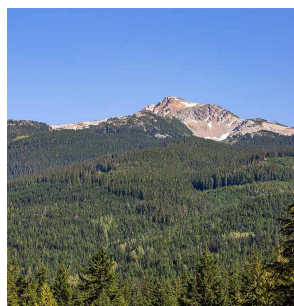

1504 Alta Place, Whistler

$2,349,000

Alta Place is a unique offering only minutes from Creekside in the Whistler Valley. An exclusive enclave of five estate properties within a 9.1 acre private oasis close to the Valley Trail and Alpha Lake featuring stunning views of Whistler peak with vast sun exposure. The forested setting and terrain creates natural privacy for this rare Valley acreage. Design your dream mountain home and build up to 5000 sq ft plus an auxiliary dwelling on 1.9 acre Estate Lot 1 in this majestic neighborhood and enjoy the four-season Whistler lifestyle.

KEY INFORMATION

MLS® R2501653

Land Only

Whistler Creek

0 Bedrooms

0 Bathrooms

0 SF

82,774 SF Lot

FEATURES

Views: Whistler Peak

Listed By: Whistler Real Estate Company Limited

rennie