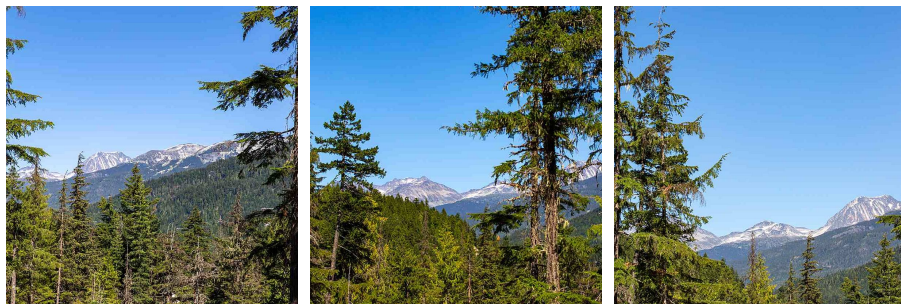

FEATURES

Views: Whistler Peak

Listed By: Whistler Real Estate Company Limited