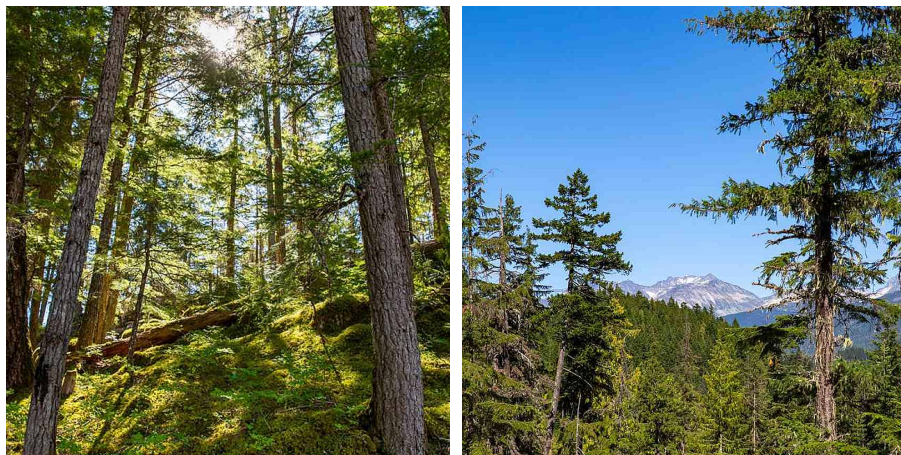

FEATURES

Views: Whistler Peak

Listed By: Whistler Real Estate Company Limited