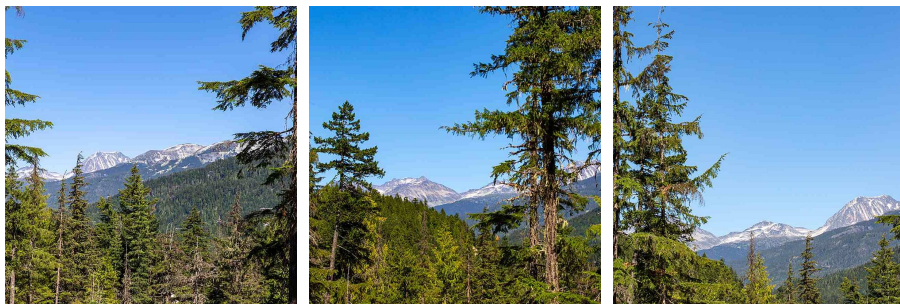

FEATURES

Views: Whistler Peak

Listed By: Whistler Real Estate Company Limited