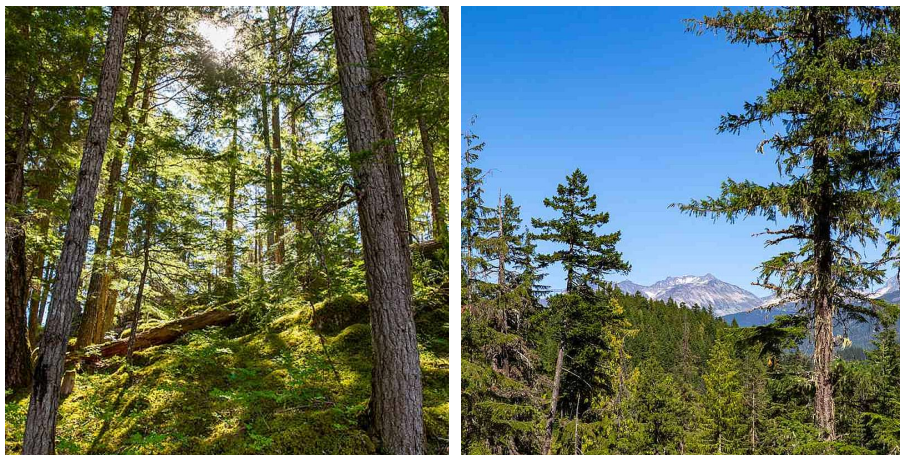

FEATURES

Views: Whistler Peak

Listed By: Whistler Real Estate Company Limited