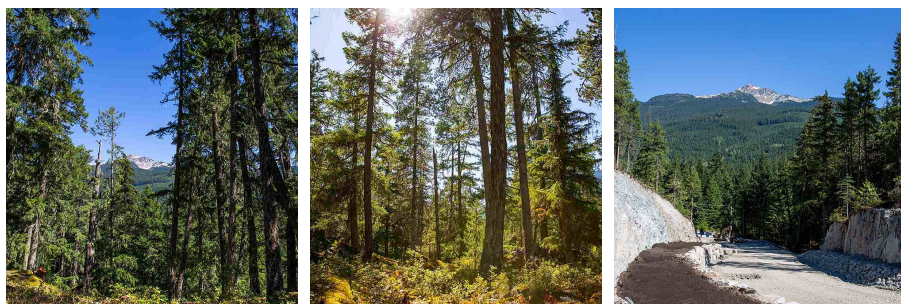

FEATURES

Views: Whistler Peak

Listed By: Whistler Real Estate Company Limited