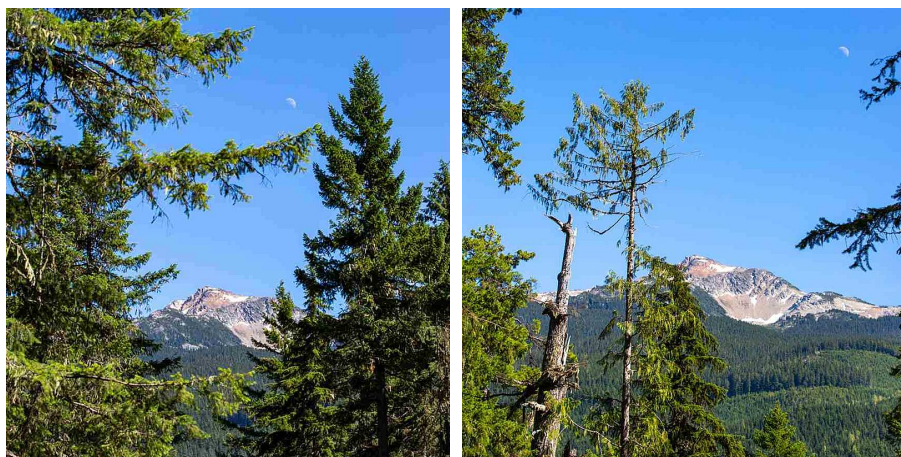

FEATURES

Views: Whistler Peak

Listed By: Whistler Real Estate Company Limited