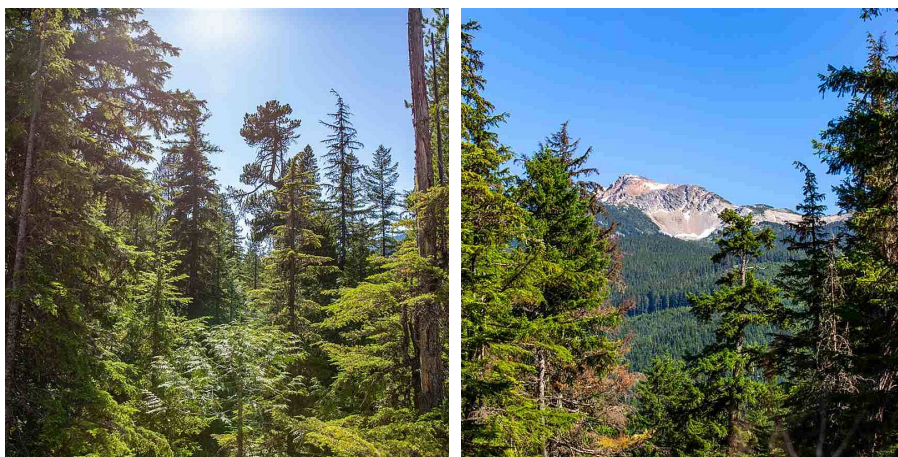

FEATURES

Views: Whistler Peak

Listed By: Whistler Real Estate Company Limited