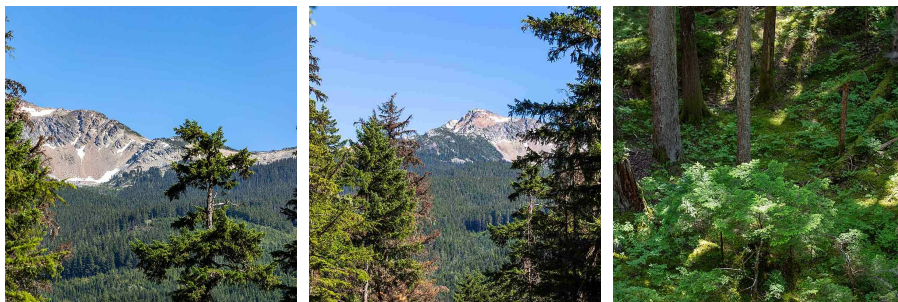

FEATURES

Views: Whistler Peak

Listed By: Whistler Real Estate Company Limited