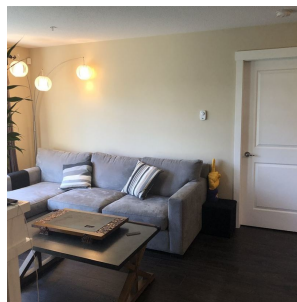

Darryl Chandra

604.813.0045

dchandra@rennie.com

rennie.com/darrylchandra

rennie