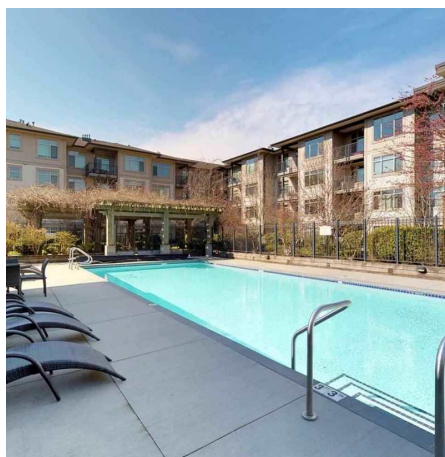

Darryl Chandra

604.813.0045

dchandra@rennie.com

rennie.com/darrylchandra

rennie