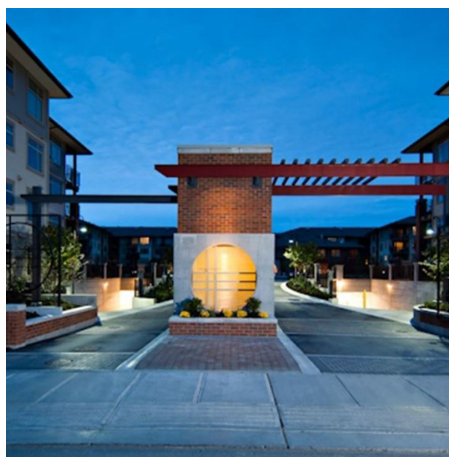

Darryl Chandra

604.813.0045

dchandra@rennie.com

rennie.com/darrylchandra

rennie