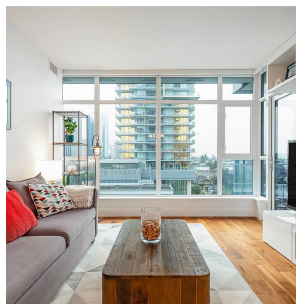

Andy Mah PREC*
604.779.9382
amah@rennie.com
rennie.com/andymah

rennie