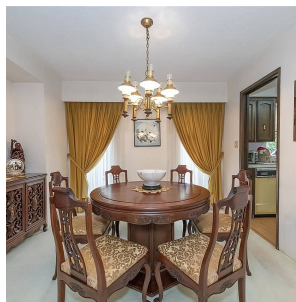

Vivien Ma PREC*
604.828.2268
vma@rennie.com
rennie.com/vivienma

rennie