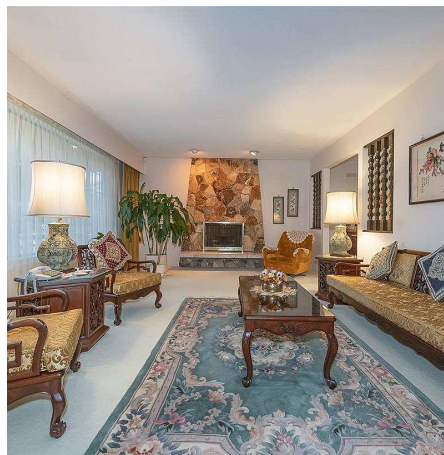

Vivien Ma PREC*
604.828.2268
vma@rennie.com
rennie.com/vivienma

rennie