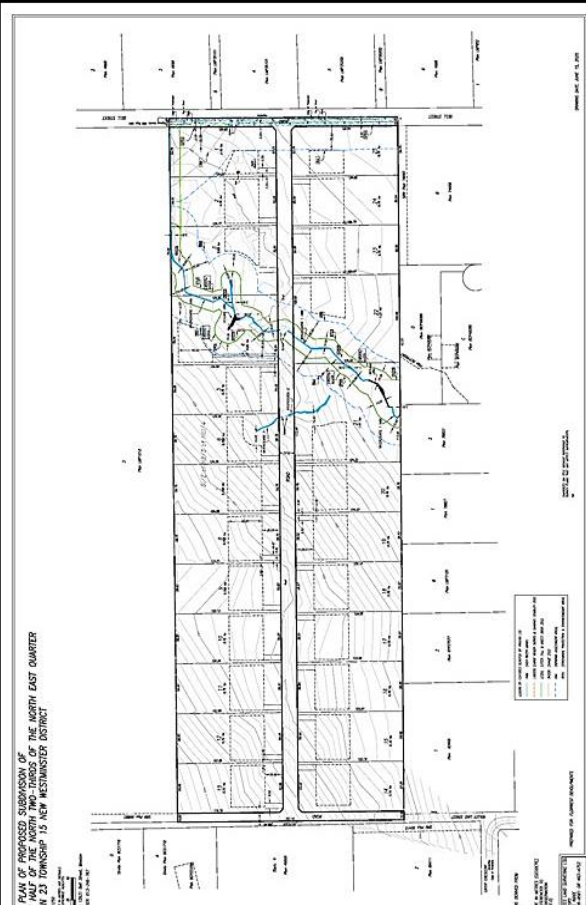

Lt.25 12631 Bell Street, Mission

\$899,900

Own a piece of paradise. Welcome to "Green's Creek Estates" Stave Falls newest upcoming subdivision. Lots range from 1.73 to 3.48 Acres. Build your custom new residence on one of the prestigious lots. More than enough room for the large family with the boats, RV's and all terrain vehicles. A Creek runs through lots 3, 21 and 22. The new Road Endo Avenue will connect from Bell Street to Rolley Lake Street. Please call for details. Lot 25. <https://youtu.be/AUR5-72rIXE>

KEY INFORMATION

MLS® R2511523

Land Only

Stave Falls

0 Bedrooms

0 Bathrooms

0 SF

FEATURES

Views: Trees

Listed By: RE/MAX Little Oak Realty (Mission)