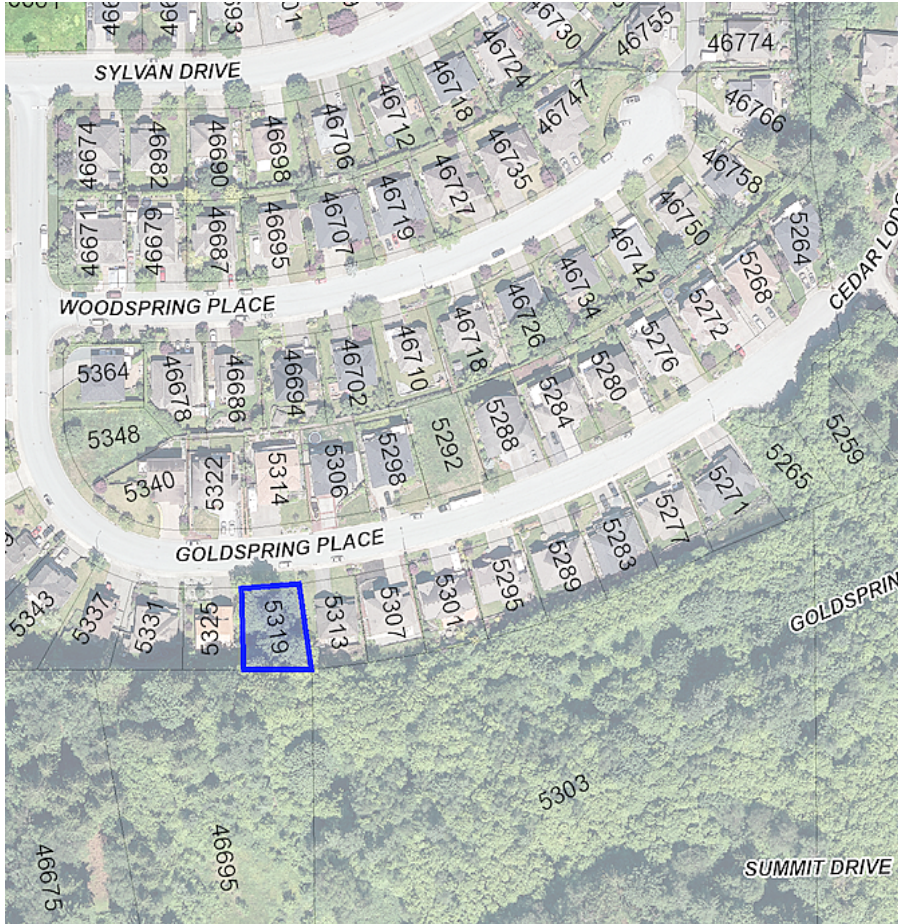

# 5319 Goldspring Place, Chilliwack

\$345,000

Build your dream home! 7000 sqft freehold (not strata) building lot offering scenic mountain and city views. Located in a mature area of the Promontory neighbourhood this lot is close to walking trails, has shopping nearby and is within walking distance to the community school and parks. A fantastic family neighbourhood, a great place to live and invest in! Call for an information package.

## KEY INFORMATION

MLS® R2514155

Land Only

Chilliwack

0 Bedrooms

0 Bathrooms

0 SF

6,996 SF Lot