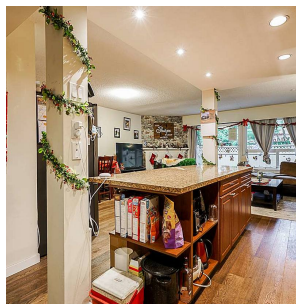

Shelly Vellani PREC*

604.710.3681

svellani@rennie.com

rennie.com/shellyvellani

rennie