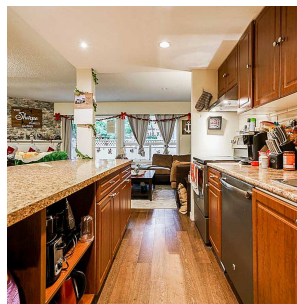

Shelly Vellani PREC*

604.710.3681

svellani@rennie.com

rennie.com/shellyvellani

rennie