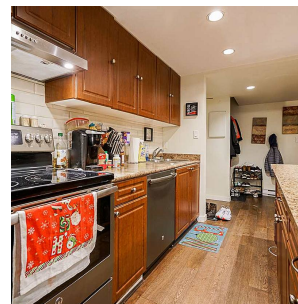

Shelly Vellani PREC*

604.710.3681

svellani@rennie.com

rennie.com/shellyvellani

rennie