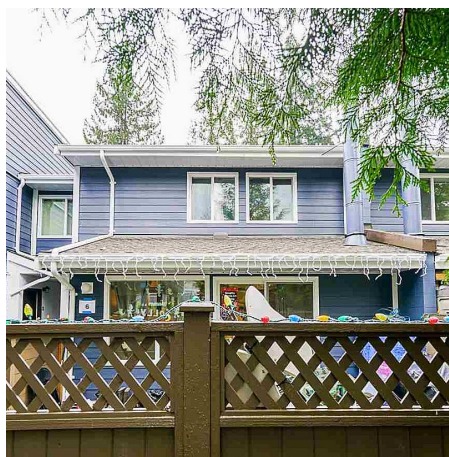

Shelly Vellani PREC*

604.710.3681

svellani@rennie.com

rennie.com/shellyvellani

rennie