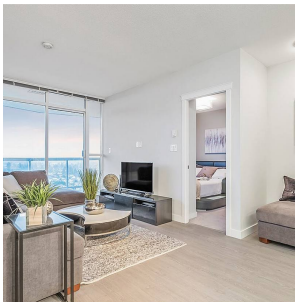

Nagib Karim PREC*
604.999.5887
nkarim@rennie.com
rennie.com/nagibkarim

Shelly Vellani PREC*
604.710.3681
svellani@rennie.com
rennie.com/shellyvellani

rennie