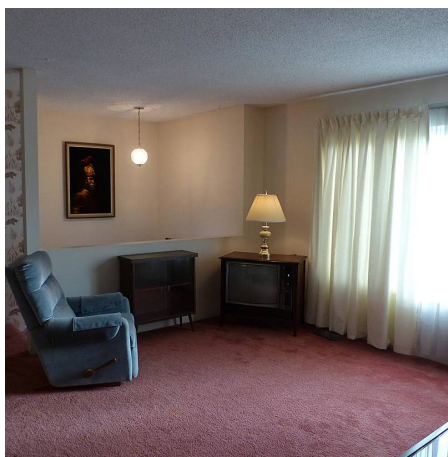

14995 88a Avenue, Surrey

$975,000

Opportunity knocks! This older home has been well cared for, but is pretty original! Which gives you some options! Update and finish the basement for more living space, or plan your dream home build on this awesome 7700+ sq ft corner lot backing onto park and tennis courts in an area that is currently transitioning into a neighbourhood of beautiful new homes. May be able to change frontage to 150 St side, check with City of Surrey. Great investment property

KEY INFORMATION

MLS® R2523301

Residential Detached

Bear Creek Green Timbers

2 Bedrooms

1 Bathroom

1,535 SF

7,747 SF Lot

FEATURES

Year Built: 1977

Listed By: RE/MAX Little Oak Realty (Surrey)

rennie