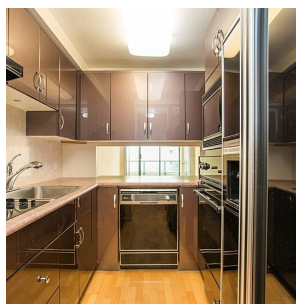

Reggie Tanzola PREC*
778.917.6889
rtanzola@rennie.com
rennie.com/reggietanzola

rennie