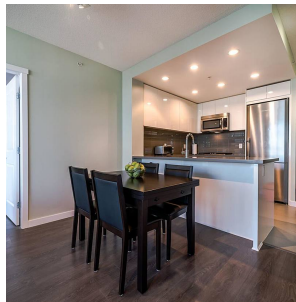

Ambrose Kan
778.558.1378
akan@rennie.com
rennie.com/ambrosekan

rennie