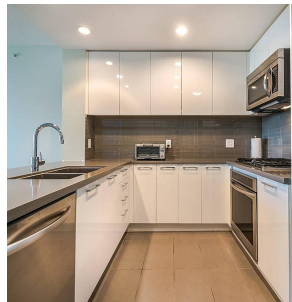

Ambrose Kan
778.558.1378
akan@rennie.com
rennie.com/ambrosekan

rennie