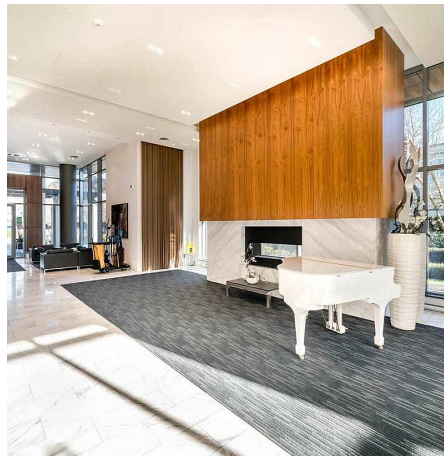

Ambrose Kan
778.558.1378
akan@rennie.com
rennie.com/ambrosekan

rennie