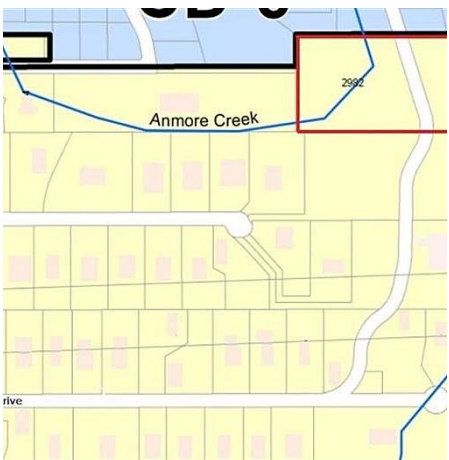

2982 Sunnyside Road, Anmore

$3,775,000

Rarely do parcels larger than 1 acre become available in Anmore. This beautiful forested and sloping 7.128 acre site with views to the South, West and North. The extension of Leggett Drive will go through the property in the future to access lands beyond. Buntzen Lake, Sasamat Lake, Belcarra, Trails and nature at your doorstep. Call for more information.

KEY INFORMATION

MLS® R2532814

Land Only

Anmore

0 Bedrooms

0 Bathrooms

0 SF

FEATURES

Listed By: RE/MAX All Points Realty

rennie