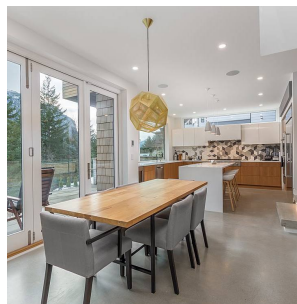

Shawn Wentworth PREC*

604.379.6731

swentworth@rennie.com

rennie.com/shawnwentworth

rennie