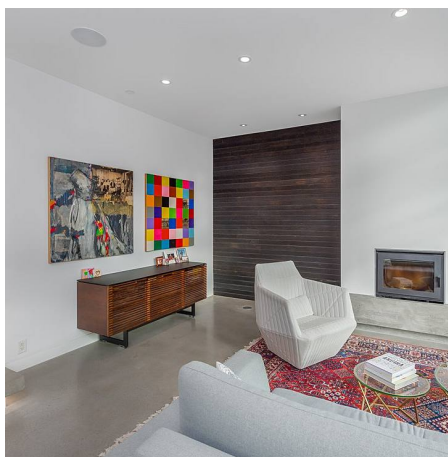

Shawn Wentworth PREC*

604.379.6731

swentworth@rennie.com

rennie.com/shawnwentworth

rennie