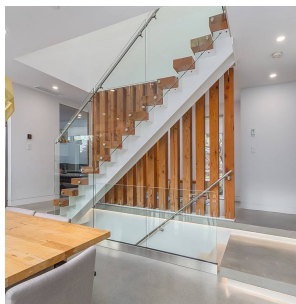

Shawn Wentworth PREC*

604.379.6731

swentworth@rennie.com

rennie.com/shawnwentworth

rennie