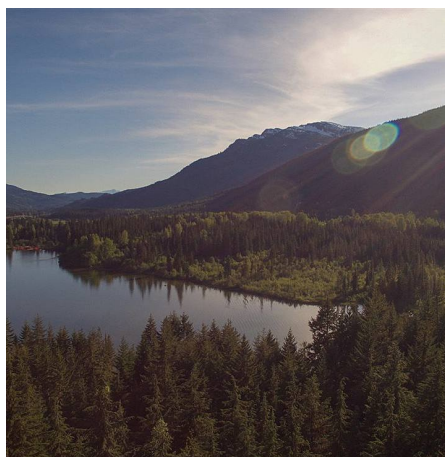

# 8975 99 Highway, Whistler

\$7,500,000

A rare opportunity to create a unique family estate on a 14 acre parcel of land located just 5 kilometers north of the Whistler Village. Overlooking Green Lake with spectacular mountain views and maximum sunshine due to its southern aspect. It is within walking distance to the valley trail and local retail amenities in the nearby Rainbow neighborhood. Road access and all services are to the property line. Plan, design, build and create a lifetime of family memories!

## FEATURES

Views: Whistler Mtn & Green Lake

Listed By: Engel & Volkers Whistler

rennie