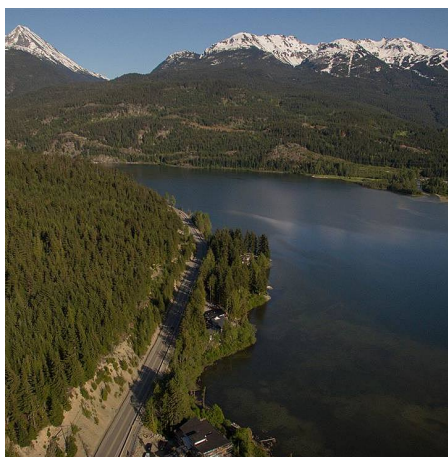

# 8975 99 Highway, Whistler

\$7,500,000

A rare opportunity to create a unique family estate on a 14 acre parcel of land located just 5 kilometers north of the Whistler Village. Overlooking Green Lake with spectacular mountain views and maximum sunshine due to its southern aspect. It is within walking distance to the valley trail and local retail amenities in the nearby Rainbow neighborhood. Road access and all services are to the property line. Plan, design, build and create a lifetime of family memories!

## FEATURES

Views: Whistler Mtn & Green Lake

Listed By: Engel & Volkers Whistler

rennie