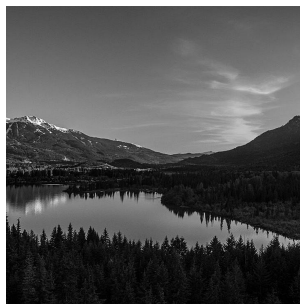

# 8975 99 Highway, Whistler

\$7,500,000

A rare opportunity to create a unique family estate on a 14 acre parcel of land located just 5 kilometers north of the Whistler Village. Overlooking Green Lake with spectacular mountain views and maximum sunshine due to its southern aspect. It is within walking distance to the valley trail and local retail amenities in the nearby Rainbow neighborhood. Road access and all services are to the property line. Plan, design, build and create a lifetime of family memories!

## FEATURES

Views: Whistler Mtn & Green Lake

Listed By: Engel & Volkers Whistler

rennie