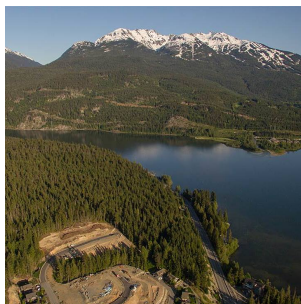

# 8975 99 Highway, Whistler

\$7,500,000

A rare opportunity to create a unique family estate on a 14 acre parcel of land located just 5 kilometers north of the Whistler Village. Overlooking Green Lake with spectacular mountain views and maximum sunshine due to its southern aspect. It is within walking distance to the valley trail and local retail amenities in the nearby Rainbow neighborhood. Road access and all services are to the property line. Plan, design, build and create a lifetime of family memories!

## FEATURES

Views: Whistler Mtn & Green Lake

Listed By: Engel & Volkers Whistler

rennie