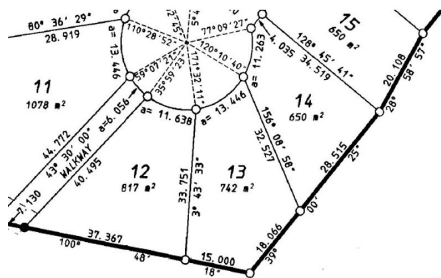

7228 Bryant Place, Chilliwack

$495,000

Last vacant lot available on Bryant Place. Builders bargain. Fully serviced lot in peaceful rural setting just 10 minutes from downtown. Ideal for a family home.

KEY INFORMATION

MLS® R2538574

Land Only

Chilliwack

0 Bedrooms

0 Bathrooms

0 SF

7,971 SF Lot

FEATURES

Listed By: Royal LePage Wheeler Cheam

rennie