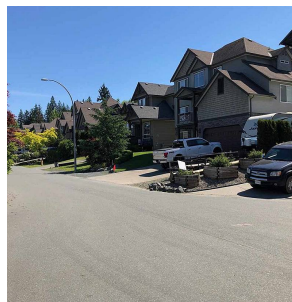

7228 Bryant Place, Chilliwack

$495,000

Last vacant lot available on Bryant Place. Builders bargain. Fully serviced lot in peaceful rural setting just 10 minutes from downtown. Ideal for a family home.

KEY INFORMATION

MLS® R2538574

Land Only

Chilliwack

0 Bedrooms

0 Bathrooms

0 SF

7,971 SF Lot

FEATURES

Listed By: Royal LePage Wheeler Cheam

rennie