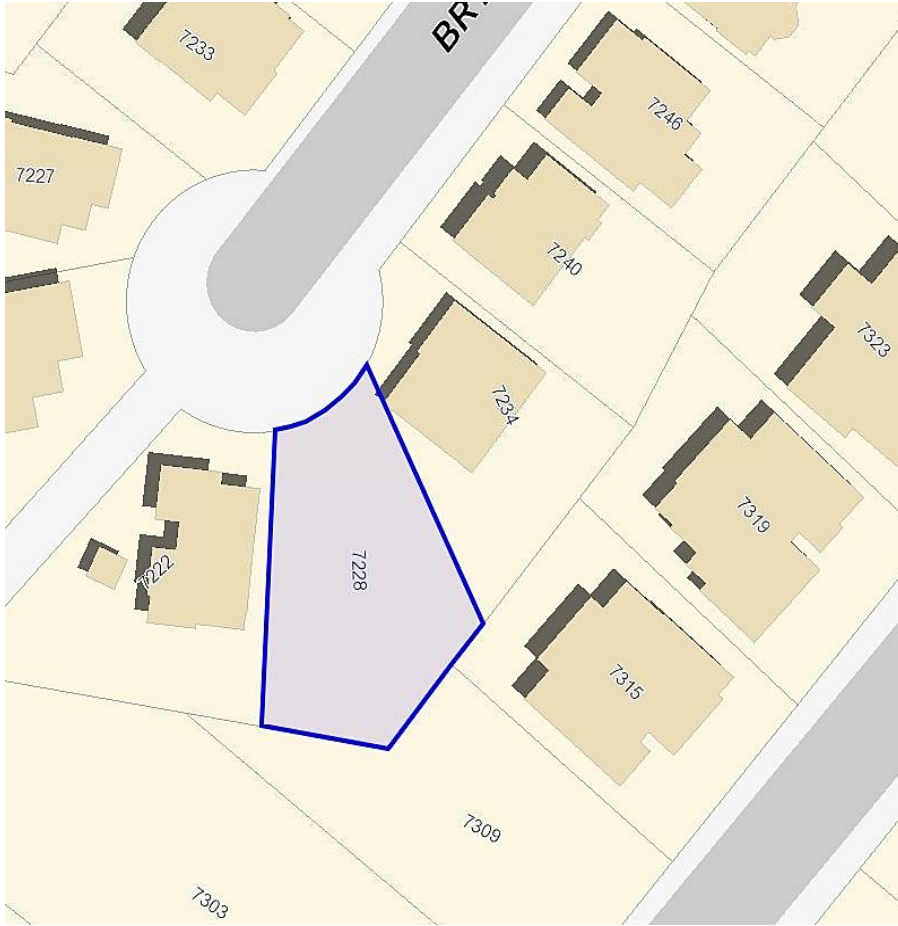

7228 Bryant Place, Chilliwack

\$495,000

Last vacant lot available on Bryant Place. Builders bargain. Fully serviced lot in peaceful rural setting just 10 minutes from downtown. Ideal for a family home.

KEY INFORMATION

MLS® R2538574

Land Only

Chilliwack

0 Bedrooms

0 Bathrooms

0 SF

7,971 SF Lot

FEATURES