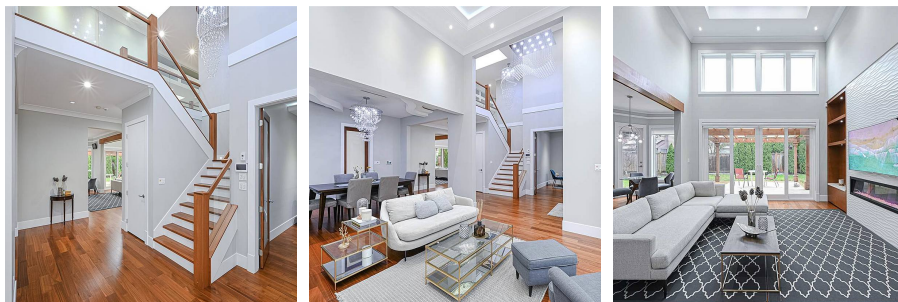

FEATURES

Year Built: 2016

Listed By: Homeland Realty