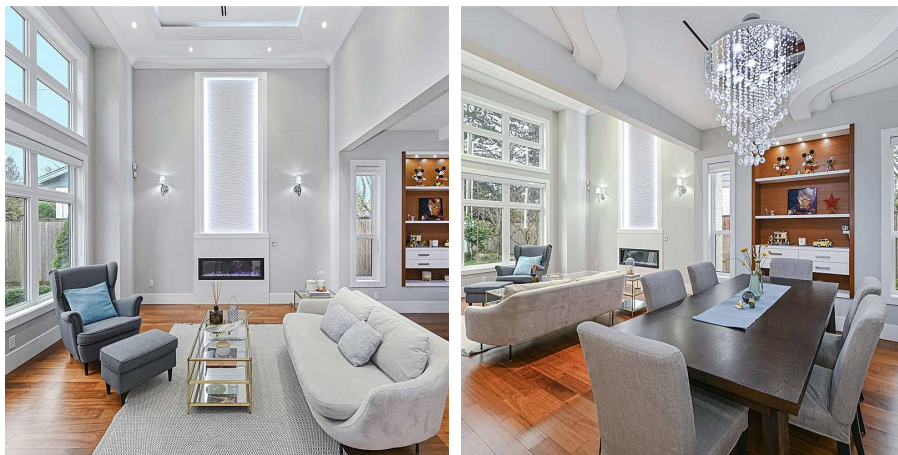

FEATURES

Year Built: 2016

Listed By: Homeland Realty