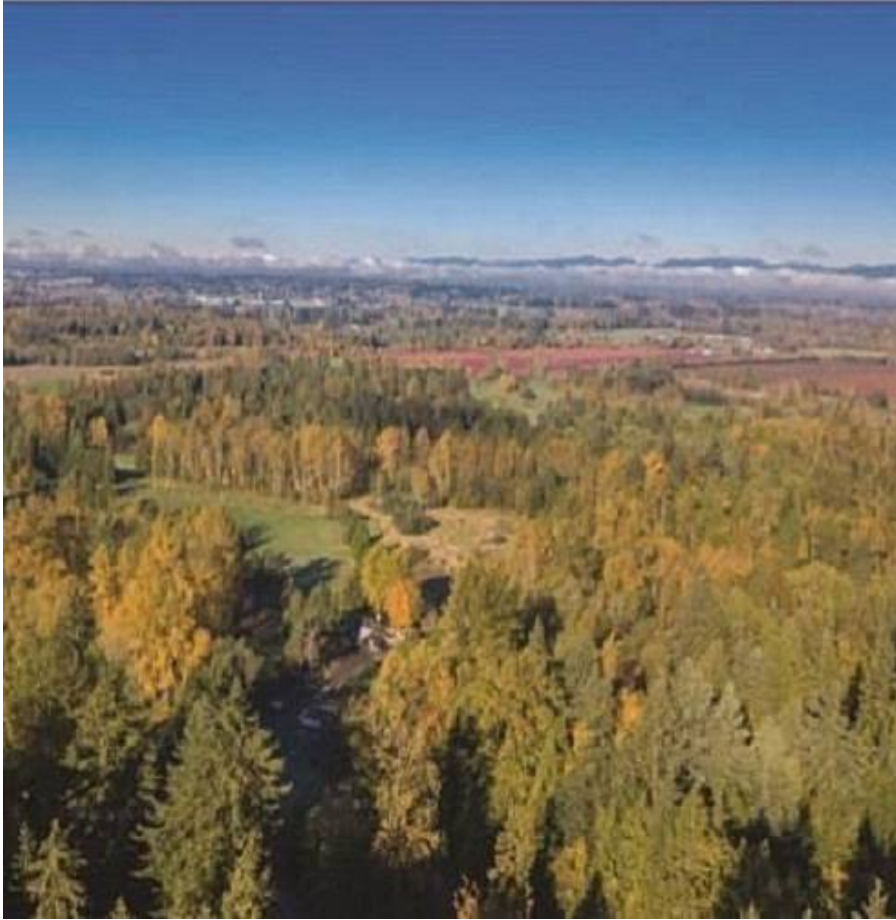

Lt.2 56 Avenue, Langley

\$3,750,000

Be part of one of Langley's most exclusive communities the luxurious Tall Timbers Estate development. This property is 1/2 mile deep complete with a blend of mature trees, open fields and the dream build location. The back of the property has a gorgeous view of mountains and ponds. Future possibility of splitting property in to 2 lots and enters off of 56 Ave driveway is existing. Many opportunities including equestrian, farming or an estate home. Luxury homes and dreams are already being constructed.

FEATURES

Views: Mountains and ponds

Listed By: RE/MAX Aldercenter Realty