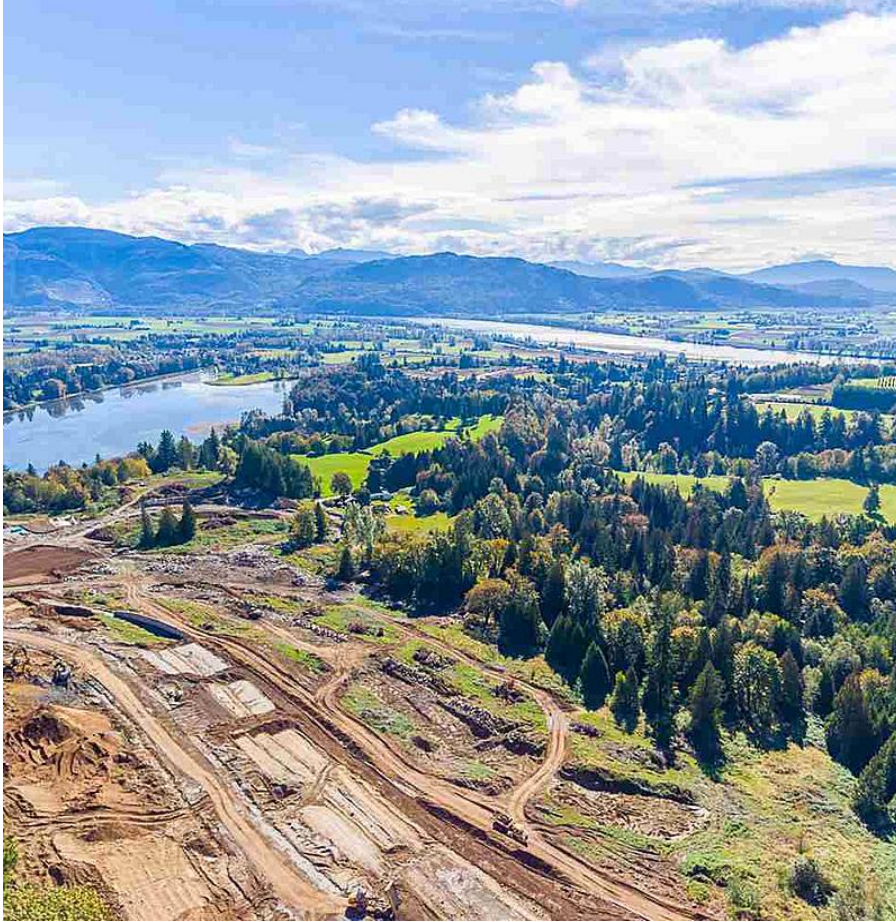

# 9166 Hatzic Ridge Drive, Mission

\$825,000

Huge Building lot on Hatzic Ridge

## FEATURES

Views: Mountains and Valley

Listed By: Royal LePage Global Force Realty

rennie