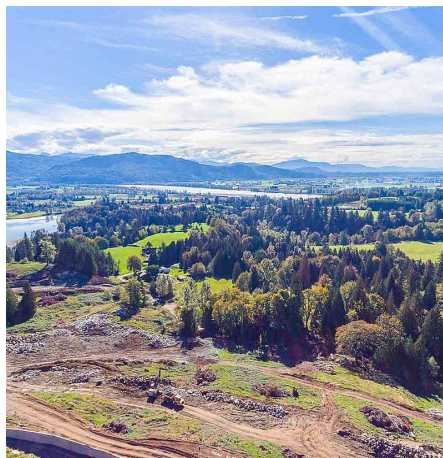

# 9166 Hatzic Ridge Drive, Mission

\$825,000

Huge Building lot on Hatzic Ridge

## FEATURES

Views: Mountains and Valley

Listed By: Royal LePage Global Force Realty

rennie