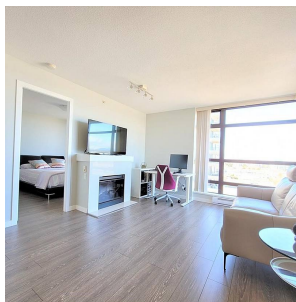

Vivien Ma PREC*
604.828.2268
vma@rennie.com
rennie.com/vivienma

rennie