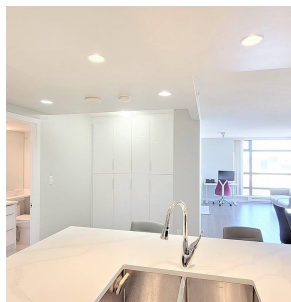

Vivien Ma PREC*
604.828.2268
vma@rennie.com
rennie.com/vivienma

rennie