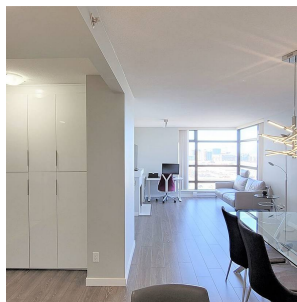

Vivien Ma PREC*
604.828.2268
vma@rennie.com
rennie.com/vivienma

rennie