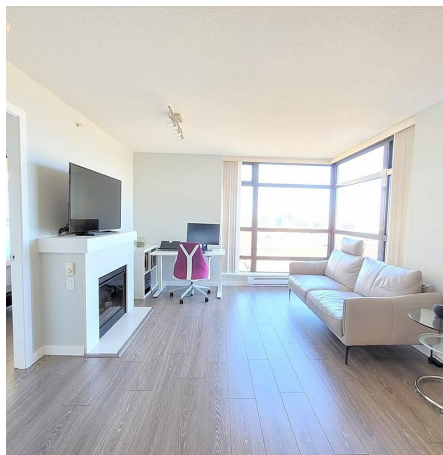

Vivien Ma PREC*
604.828.2268
vma@rennie.com
rennie.com/vivienma

rennie