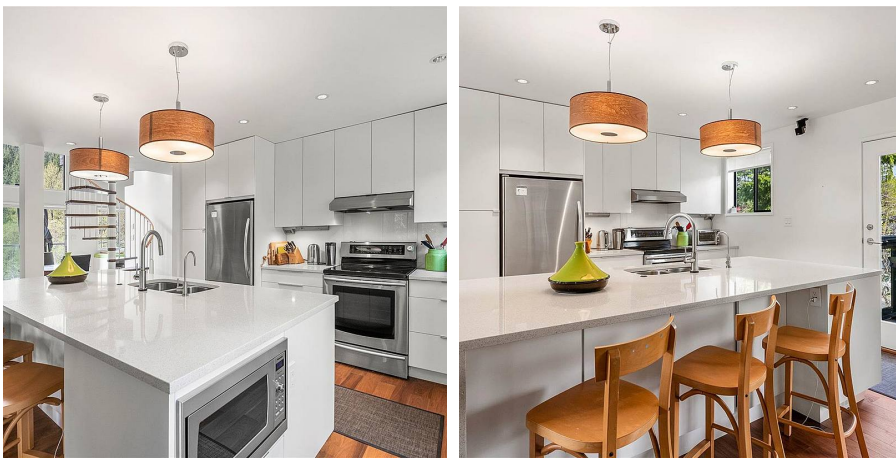

FEATURES

Year Built: 1992

Views: Lake and Mountains

Listed By: rennie & associates realty ltd.

Shawn Wentworth PREC*

604.379.6731

swentworth@rennie.com

rennie.com/shawnwentworth

rennie