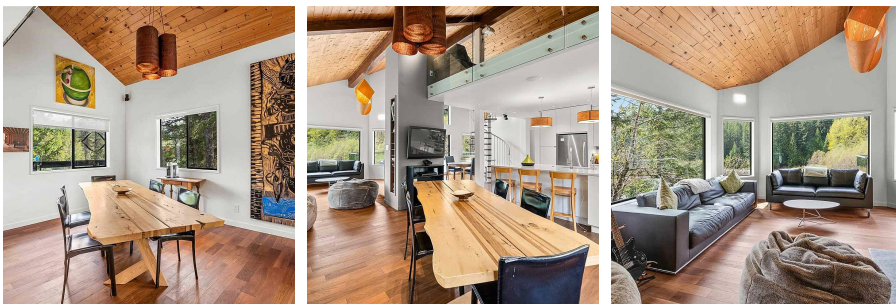

FEATURES

Year Built: 1992

Views: Lake and Mountains

Listed By: rennie & associates realty ltd.

Shawn Wentworth PREC*

604.379.6731

swentworth@rennie.com

rennie.com/shawnwentworth

rennie