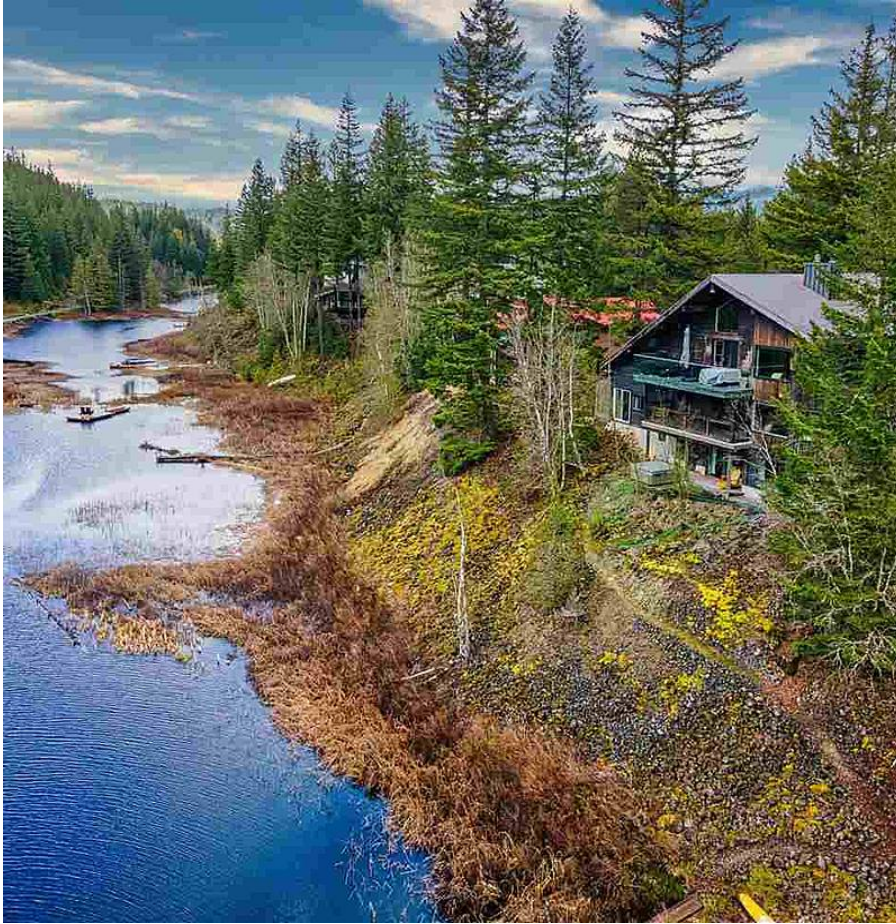

37 Garibaldi Drive, Whistler

\$2,299,000

Live, work and play in this one-of-a-kind waterfront gem. This stunning home boasts an open concept living space, gourmet kitchen, spa-like bathrooms, media loft, hot tub, dock, multiple decks, and more – all with water and mountain views. Enjoy all the space and privacy you could want to work/learn from home in an incomparable setting, plus enough room for your extended family and friends. Experience the added luxury and convenience of enjoying this fully-furnished, thoughtfully-designed home the moment you arrive. Less than 1.5 hours from Vancouver (Kitsilano) and 15 minutes from Whistler Village, Black Tusk is an idyllic gated community for both summer and winter enthusiasts. Perfect for full-time living or dream getaway, act quickly – there isn't any other home like this on the market!