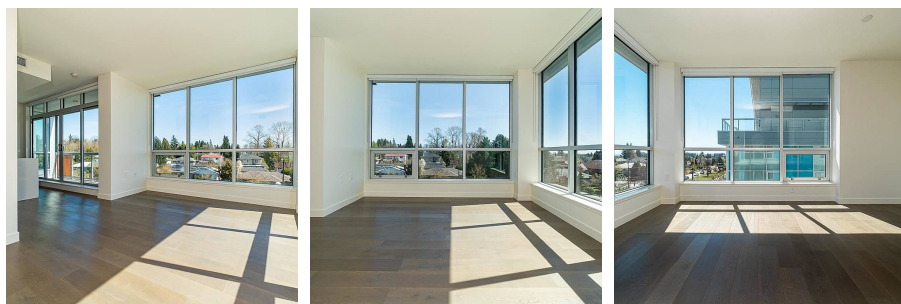

FEATURES

Year Built: 2021

Views: CITY

Listed By: Pacific Evergreen Realty Ltd.