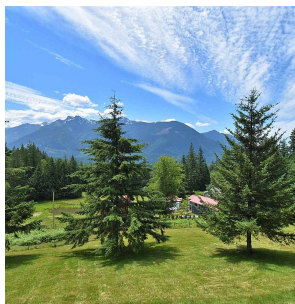

49961 Elk View Road, Chilliwack

\$1,799,000

A magnificent log-home with 2 bed in law suite built by a master craftsman on 9.66 acres. Easy ground level entry to both home & suite. Panoramic views of the mountains. A hill-side meadow naturally drained with grazing for Llamas, goats, sheep can be viewed with pleasure from the expansive deck. The woodland sweeps up from the house, a great playground for adventure-some children. If you like hiking, biking or ATViing, it's all available from your own front door to the miles of logging trails in the area. Main floor includes large kitchen, living room, family room, mst retreat with full ensuite/walk in closet. 2 furnaces. Generator back-up. Central air. Fenced yd. Garage 30 by 29'6. 2 car carport. RV parking. Fast STARLINK Internet! 20 MINUTES FROM HIGHWAY.

FEATURES

Year Built: 1998

Views: Mountains, forest and valley

Listed By: Century 21 Creekside Realty

rennie