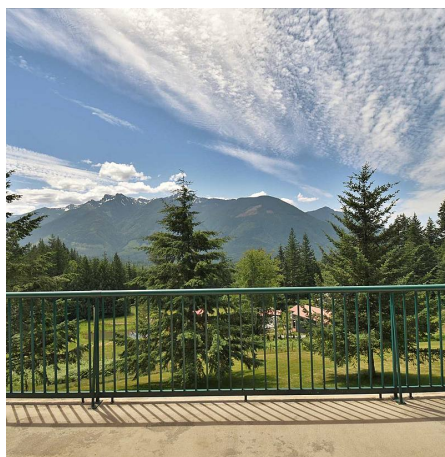

49961 Elk View Road, Chilliwack

\$1,799,000

A magnificent log-home with 2 bed in law suite built by a master craftsman on 9.66 acres. Easy ground level entry to both home & suite. Panoramic views of the mountains. A hill-side meadow naturally drained with grazing for Llamas, goats, sheep can be viewed with pleasure from the expansive deck. The woodland sweeps up from the house, a great playground for adventure-some children. If you like hiking, biking or ATViing, it's all available from your own front door to the miles of logging trails in the area. Main floor includes large kitchen, living room, family room, mst retreat with full ensuite/walk in closet. 2 furnaces. Generator back-up. Central air. Fenced yd. Garage 30 by 29'6. 2 car carport. RV parking. Fast STARLINK Internet! 20 MINUTES FROM HIGHWAY.

FEATURES

Year Built: 1998

Views: Mountains, forest and valley

Listed By: Century 21 Creekside Realty

rennie