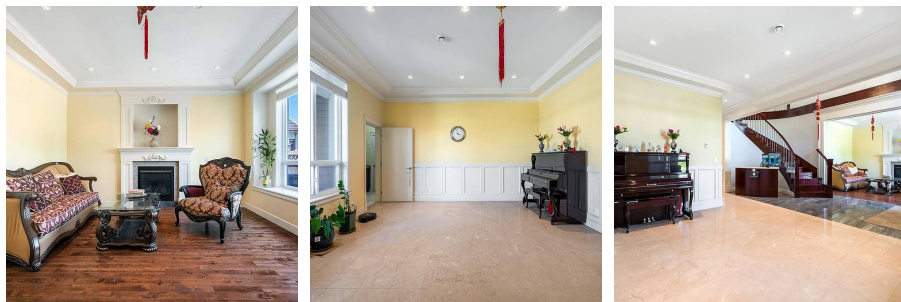

FEATURES

Year Built: 2015

Views: Park View

Listed By: Youlive Realty