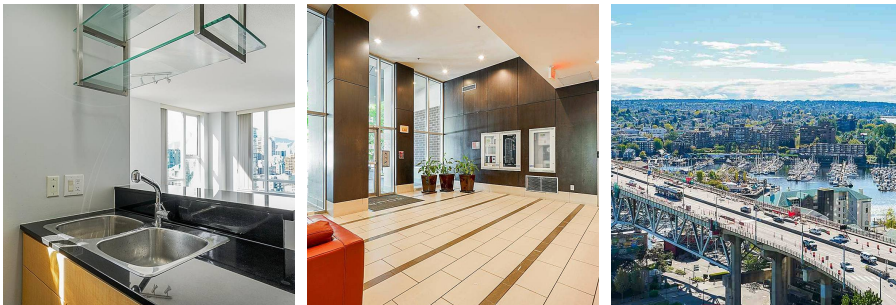

FEATURES

Year Built: 2005

Listed By: RE/MAX City Realty