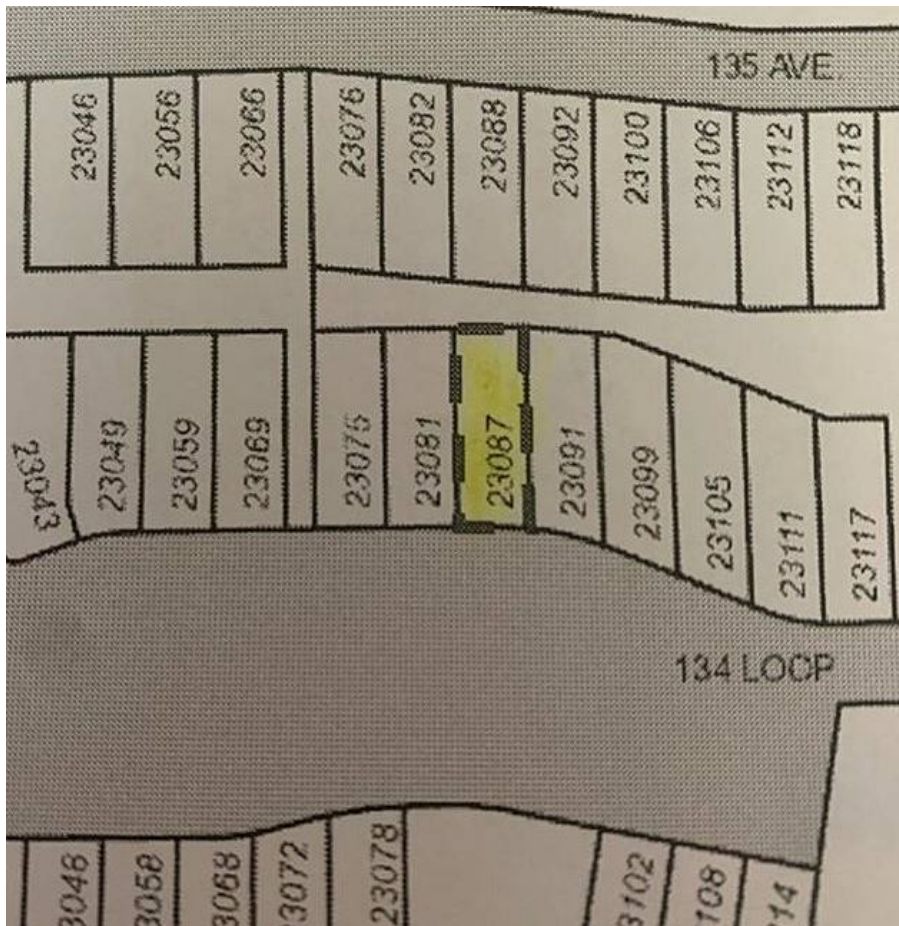

23087 134 Loop, Maple Ridge

\$749,000

Build your dream home on this great Silver Valley area lot.

KEY INFORMATION

MLS® R2580569

Land Only

Silver Valley

0 Bedrooms

0 Bathrooms

0 SF

3,560 SF Lot

FEATURES

Listed By: Sutton Group-West Coast Realty (Abbotsford)